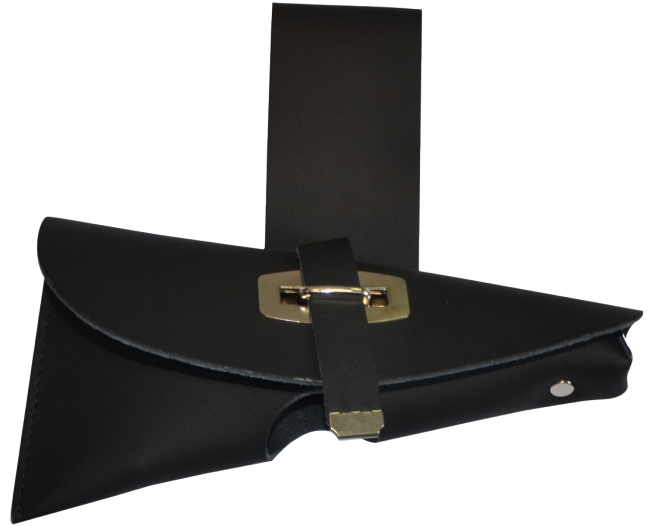

Pouch for short handled fireman's axe.

Item no.: 1020780

Pouch for short handled fireman's axe made of leather.

-
- Material: Leather
 - Dimensions: L 10 x W 15 x D 2 cm
 - Weight: 200 g
 - Approval: DIN 14924